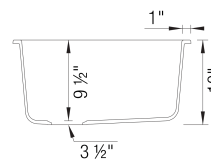

Warranty

BLANCO offers a limited lifetime warranty on all sinks and faucets, as well as a one-year warranty on all custom accessories.

Code/Standards Compliance

BLANCO sinks and faucets are third-party tested and certified to standards and listed by applicable certification bodies. For more information on individual product listings, contact our office or listing organization.

View our how-to videos to learn more about installing and caring for BLANCO products:
<https://www.blanco.com/us-en/service/how-to-videos/how-to-videos-for-sinks/>

Questions? Contact us today

BLANCO America, Inc.
110 Mount Holly By-Pass
Lumberton, NJ 08048

Phone & Fax
Phone: 888-668-6201
Fax: 609-668-6211

While BLANCO endeavors to provide accurate information, all dimensions are nominal, cannot be guaranteed, and are subject to change or cancellation. BLANCO assumes no responsibility for use of superseded or voided specifications.