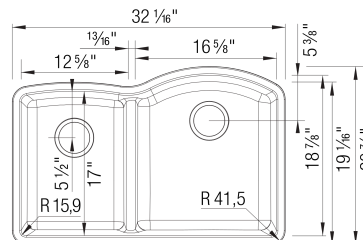

Design and Planning Tips

- Min cabinet size: 36 in

What is included:
Installation instructions, Cut-out template, Limited Lifetime Warranty

Codes & Standards

CSA B45.8-18/ IAPMO Z403-2018

Optional Accessories