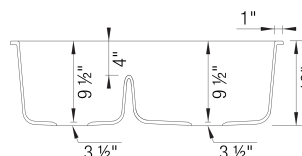

Design and Planning Tips

- Min cabinet size: 36 in

What is included:
Installation instructions, Cut-out template, Limited Lifetime Warranty

Codes & Standards

CSA B45.8-18/ IAPMO Z403-2018

Optional Accessories