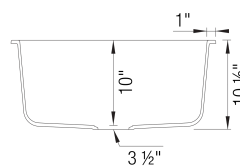

## Design and Planning Tips

- Min cabinet size: 27 in

What is included:  
Installation instructions, Cut-out template, Limited  
Lifetime Warranty