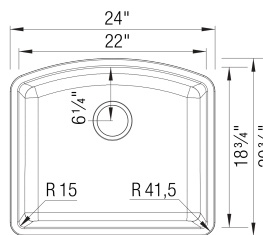

## Design and Planning Tips

- Min cabinet size: 27 in

What is included:  
Installation instructions, Cut-out template, Limited  
Lifetime Warranty