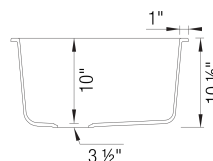

Optional Accessories

Sink Grid	221000
Undermount Clips	440851
CapFlow Strainer Cover	517666

Warranty

BLANCO offers a limited lifetime warranty on all sinks and faucets, as well as a one-year warranty on all custom accessories.

Code/Standards Compliance

BLANCO sinks and faucets are third-party tested and certified to standards and listed by applicable certification bodies. For more information on individual product listings, contact our office or listing organization.

View our how-to videos to learn more about installing and caring for BLANCO products:
<https://www.blanco.com/us-en/service/how-to-videos/how-to-videos-for-sinks/>

Questions? Contact us today

BLANCO America, Inc.
110 Mount Holly By-Pass
Lumberton, NJ 08048

Phone & Fax
Phone: 888-668-6201
Fax: 609-668-6211

While BLANCO endeavors to provide accurate information, all dimensions are nominal, cannot be guaranteed, and are subject to change or cancellation. BLANCO assumes no responsibility for use of superseded or voided specifications.