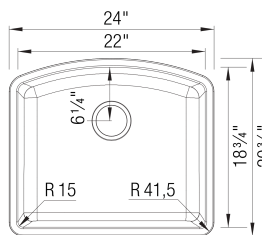

Design and Planning Tips

- Min cabinet size: 27 in

What is included:
Installation instructions, Cut-out template, Limited
Lifetime Warranty

Codes & Standards

CSA B45.8-18/ IAPMO Z403-2018

Optional Accessories