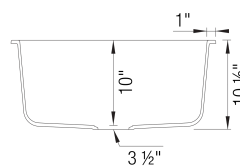

Design and Planning Tips

- Min cabinet size: 27 in

What is included:
Installation instructions, Cut-out template, Limited
Lifetime Warranty

Codes & Standards

CSA B45.8-18/ IAPMO Z403-2018

Optional Accessories