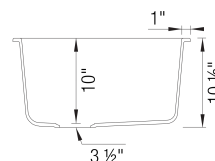

Optional Accessories

Sink Grid	221000
Undermount Clips	440851
CapFlow Strainer Cover	517666

Warranty

BLANCO offers a limited lifetime warranty on all sinks and faucets, as well as a one-year warranty on all custom accessories.

Code/Standards Compliance

BLANCO sinks and faucets are third-party tested and certified to standards and listed by applicable certification bodies. For more information on individual product listings, contact our office or listing organization.

View our how-to videos to learn more about installing and caring for BLANCO products:
<https://www.blanco.com/us-en/service/how-to-videos/how-to-videos-for-sinks/>

Questions? Contact us today

BLANCO America, Inc.
110 Mount Holly By-Pass
Lumberton, NJ 08048

Phone & Fax
Phone: 888-668-6201
Fax: 609-668-6211

While BLANCO endeavors to provide accurate information, all dimensions are nominal, cannot be guaranteed, and are subject to change or cancellation. BLANCO assumes no responsibility for use of superseded or voided specifications.