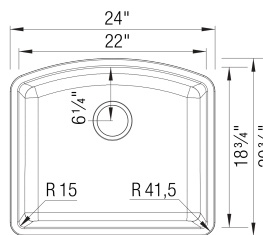

Design and Planning Tips

- Min cabinet size: 27 in

What is included:
Installation instructions, Cut-out template, Limited
Lifetime Warranty

Codes & Standards

CSA B45.8-18/ IAPMO Z403-2018

Optional Accessories