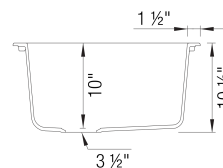

Optional Accessories

Red Alder Wood Cutting Board	440231
Sink Grid	221000
CapFlow Strainer Cover	517666

Warranty

BLANCO offers a limited lifetime warranty on all sinks and faucets, as well as a one-year warranty on all custom accessories.

Code/Standards Compliance

BLANCO sinks and faucets are third-party tested and certified to standards and listed by applicable certification bodies. For more information on individual product listings, contact our office or listing organization.

View our how-to videos to learn more about installing and caring for BLANCO products:
<https://www.blanco.com/us-en/service/how-to-videos/how-to-videos-for-sinks/>

Questions? Contact us today

BLANCO America, Inc.
110 Mount Holly By-Pass
Lumberton, NJ 08048

Phone & Fax
Phone: 888-668-6201
Fax: 609-668-6211

While BLANCO endeavors to provide accurate information, all dimensions are nominal, cannot be guaranteed, and are subject to change or cancellation. BLANCO assumes no responsibility for use of superseded or voided specifications.