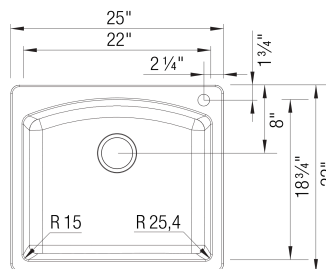

## Design and Planning Tips

- Min cabinet size: 27 in

What is included:

Installation instructions, Cut-out template, Drop-in clips, Limited Lifetime Warranty

1 additional knock-out hole for accessories