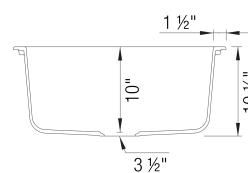

## Design and Planning Tips

- Min cabinet size: 27 in

What is included:

Installation instructions, Cut-out template, Drop-in clips, Limited Lifetime Warranty

1 additional knock-out hole for accessories