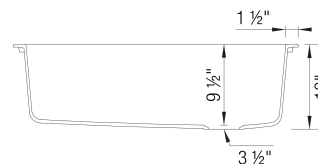

### Design and Planning Tips

- Min cabinet size: 36 in

What is included:

Installation instructions, Cut-out template, Drop-in clips, Limited Lifetime Warranty

6 additional knock-out holes for accessories