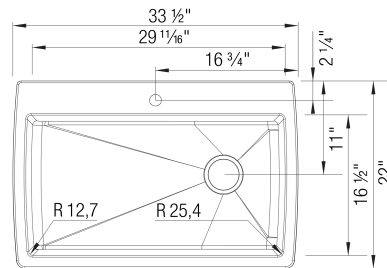

### Design and Planning Tips

- Min cabinet size: 36 in

What is included:

Installation instructions, Cut-out template, Drop-in clips, Limited Lifetime Warranty

6 additional knock-out holes for accessories