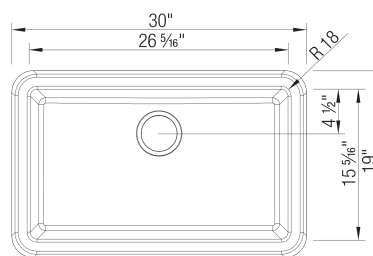

### Design and Planning Tips

- Min cabinet size: 33 in
- Apron front height: 10 in