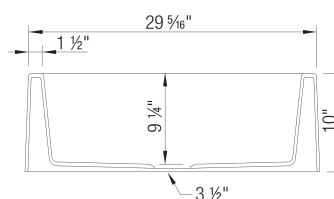

Codes & Standards

CSA B45.8-18/ IAPMO Z403-2018

Optional Accessories

CapFlow Strainer Cover	517666
Beech Cutting Board	235010
Sink Grid	233532
Floating Sink Grid	233530