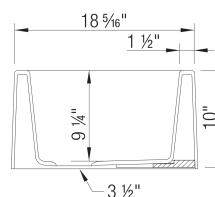

Warranty

BLANCO offers a limited lifetime warranty on all sinks and faucets, as well as a one-year warranty on all custom accessories.

Code/Standards Compliance

BLANCO sinks and faucets are third-party tested and certified to standards and listed by applicable certification bodies. For more information on individual product listings, contact our office or listing organization.

View our how-to videos to learn more about installing and caring for BLANCO products:
<https://www.blanco.com/us-en/service/how-to-videos/how-to-videos-for-sinks/>

Questions? Contact us today

BLANCO America, Inc.
110 Mount Holly By-Pass
Lumberton, NJ 08048

Phone & Fax
Phone: 888-668-6201
Fax: 609-668-6211

While BLANCO endeavors to provide accurate information, all dimensions are nominal, cannot be guaranteed, and are subject to change or cancellation. BLANCO assumes no responsibility for use of superseded or voided specifications.