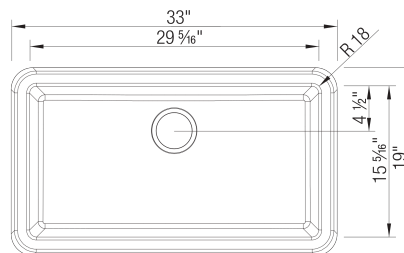

### Design and Planning Tips

- Min cabinet size: 36 in
- Apron front height: 10 in

What is included:

Installation instructions, Cabinet template, Limited Lifetime Warranty

Custom cabinet installation required.