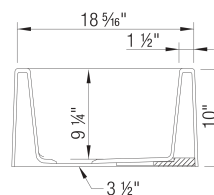

Warranty

BLANCO offers a limited lifetime warranty on all sinks and faucets, as well as a one-year warranty on all custom accessories.

Code/Standards Compliance

BLANCO sinks and faucets are third-party tested and certified to standards and listed by applicable certification bodies. For more information on individual product listings, contact our office or listing organization.

View our how-to videos to learn more about installing and caring for BLANCO products:
<https://www.blanco.com/us-en/service/how-to-videos/how-to-videos-for-sinks/>

Questions? Contact us today

BLANCO America, Inc.
110 Mount Holly By-Pass
Lumberton, NJ 08048

Phone & Fax
Phone: 888-668-6201
Fax: 609-668-6211

While BLANCO endeavors to provide accurate information, all dimensions are nominal, cannot be guaranteed, and are subject to change or cancellation. BLANCO assumes no responsibility for use of superseded or voided specifications.