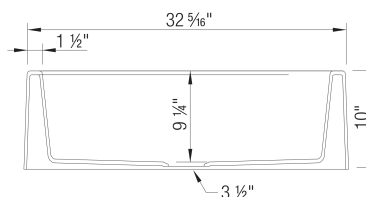

### Design and Planning Tips

- Min cabinet size: 36 in
- Apron front height: 10 in

What is included:

Installation instructions, Cabinet template, Limited Lifetime Warranty

Custom cabinet installation required.