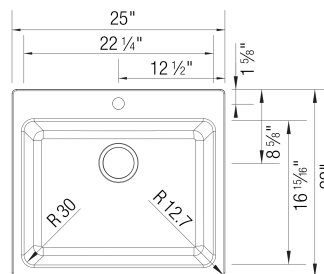

LIVEN Laundry SILGRANIT

Design and Planning Tips

- Min cabinet size: 27 in

What is included:

Installation instructions, Cut-out template, Drop-in clips, Limited Lifetime Warranty

4 additional knock-out holes for accessories
Undermount or drop-in installation