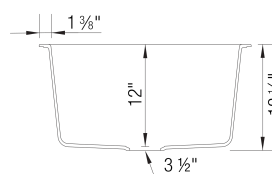

- Min cabinet size: 27 in

What is included:

Installation instructions, Cut-out template, Drop-in clips, Limited Lifetime Warranty

4 additional knock-out holes for accessories
Undermount or drop-in installation