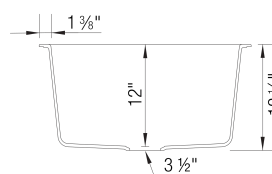

Design and Planning Tips

- Min cabinet size: 27 in

What is included:

Installation instructions, Cut-out template, Drop-in clips, Limited Lifetime Warranty

4 additional knock-out holes for accessories
Undermount or drop-in installation