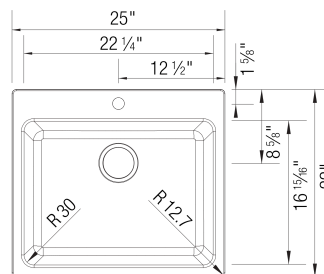

Design and Planning Tips

- Min cabinet size: 27 in

What is included:

Installation instructions, Cut-out template, Drop-in clips, Limited Lifetime Warranty

4 additional knock-out holes for accessories
Undermount or drop-in installation