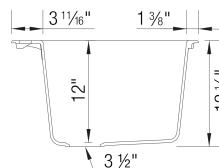

Warranty

BLANCO offers a limited lifetime warranty on all sinks and faucets, as well as a one-year warranty on all custom accessories.

Code/Standards Compliance

BLANCO sinks and faucets are third-party tested and certified to standards and listed by applicable certification bodies. For more information on individual product listings, contact our office or listing organization.

View our how-to videos to learn more about installing and caring for BLANCO products:
<https://www.blanco.com/us-en/service/how-to-videos/how-to-videos-for-sinks/>

Questions? Contact us today

BLANCO America, Inc.
110 Mount Holly By-Pass
Lumberton, NJ 08048

Phone & Fax
Phone: 888-668-6201
Fax: 609-668-6211

While BLANCO endeavors to provide accurate information, all dimensions are nominal, cannot be guaranteed, and are subject to change or cancellation. BLANCO assumes no responsibility for use of superseded or voided specifications.