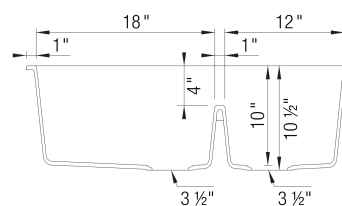

- Min cabinet size: 36 in

What is included:
Installation instructions, Cut-out template, Limited
Lifetime Warranty

Codes & Standards

CSA B45.8-18/ IAPMO Z403-2018

Optional Accessories

Walnut Wood Cutting Board	227346
Sink Grid (Large Bowl)	226828
Sink Grid (Small Bowl)	226830
CapFlow Strainer Cover	517666
Undermount Clips	440851