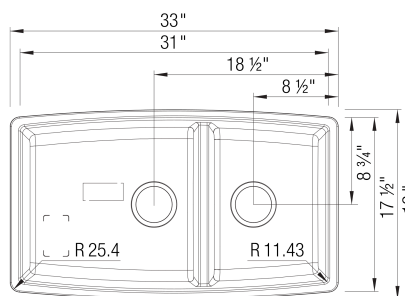

Sink Specifications

Color	SKU
Truffle	441315
White	441310
Anthracite	441312
Café	441313
Cinder	441474
Coal Black	442939
Soft White	443088
Volcano Gray	443125

PERFORMA 1³/₄ Low Divide SILGRANIT