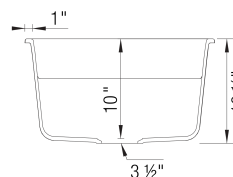

- Min cabinet size: 36 in

What is included:
Installation instructions, Cut-out template, Limited
Lifetime Warranty

Codes & Standards

CSA B45.8-18/ IAPMO Z403-2018

Optional Accessories

Walnut Wood Cutting Board	227346
Sink Grid (Large Bowl)	226828
Sink Grid (Small Bowl)	226830
CapFlow Strainer Cover	517666
Undermount Clips	440851