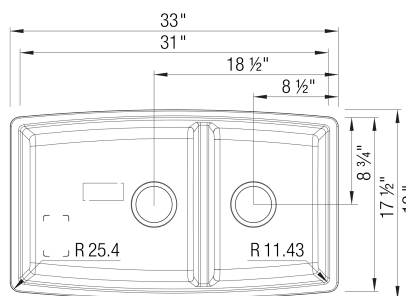

## Design and Planning Tips

- Min cabinet size: 36 in

What is included:  
Installation instructions, Cut-out template, Limited  
Lifetime Warranty