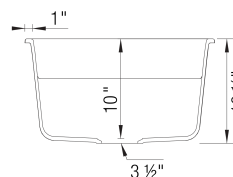

Warranty

BLANCO offers a limited lifetime warranty on all sinks and faucets, as well as a one-year warranty on all custom accessories.

Code/Standards Compliance

BLANCO sinks and faucets are third-party tested and certified to standards and listed by applicable certification bodies. For more information on individual product listings, contact our office or listing organization.

View our how-to videos to learn more about installing and caring for BLANCO products:
<https://www.blanco.com/us-en/service/how-to-videos/how-to-videos-for-sinks/>

Questions? Contact us today

BLANCO America, Inc.
110 Mount Holly By-Pass
Lumberton, NJ 08048

Phone & Fax
Phone: 888-668-6201
Fax: 609-668-6211

While BLANCO endeavors to provide accurate information, all dimensions are nominal, cannot be guaranteed, and are subject to change or cancellation. BLANCO assumes no responsibility for use of superseded or voided specifications.