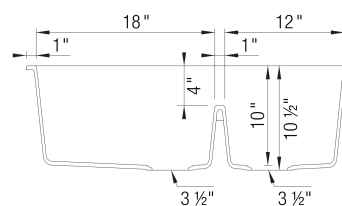

## Design and Planning Tips

- Min cabinet size: 36 in

What is included:  
Installation instructions, Cut-out template, Limited  
Lifetime Warranty