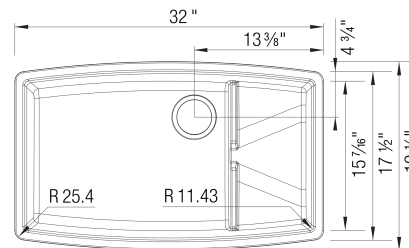

PERFORMA Cascade SILGRANIT

Warranty

BLANCO offers a limited lifetime warranty on all sinks and faucets, as well as a one-year warranty on all custom accessories.

Code/Standards Compliance

BLANCO sinks and faucets are third-party tested and certified to standards and listed by applicable certification bodies. For more information on individual product listings, contact our office or listing organization.

View our how-to videos to learn more about installing and caring for BLANCO products:
<https://www.blanco.com/us-en/service/how-to-videos/how-to-videos-for-sinks/>

Questions? Contact us today

BLANCO America, Inc.
110 Mount Holly By-Pass
Lumberton, NJ 08048

Phone & Fax
Phone: 888-668-6201
Fax: 609-668-6211

While BLANCO endeavors to provide accurate information, all dimensions are nominal, cannot be guaranteed, and are subject to change or cancellation. BLANCO assumes no responsibility for use of superseded or voided specifications.