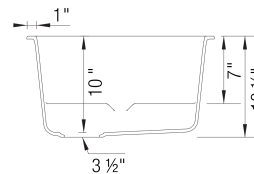

PERFORMA Cascade SILGRANIT

Warranty

BLANCO offers a limited lifetime warranty on all sinks and faucets, as well as a one-year warranty on all custom accessories.

Code/Standards Compliance

BLANCO sinks and faucets are third-party tested and certified to standards and listed by applicable certification bodies. For more information on individual product listings, contact our office or listing organization.

View our how-to videos to learn more about installing and caring for BLANCO products:
<https://www.blanco.com/us-en/service/how-to-videos/how-to-videos-for-sinks/>

Questions? Contact us today

BLANCO America, Inc.
110 Mount Holly By-Pass
Lumberton, NJ 08048

Phone & Fax
Phone: 888-668-6201
Fax: 609-668-6211

While BLANCO endeavors to provide accurate information, all dimensions are nominal, cannot be guaranteed, and are subject to change or cancellation. BLANCO assumes no responsibility for use of superseded or voided specifications.