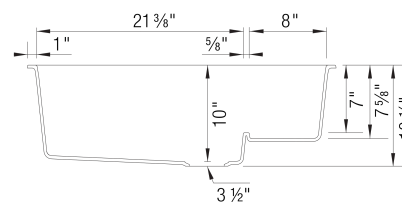

PERFORMA Cascade SILGRANIT

Warranty

BLANCO offers a limited lifetime warranty on all sinks and faucets, as well as a one-year warranty on all custom accessories.

Code/Standards Compliance

BLANCO sinks and faucets are third-party tested and certified to standards and listed by applicable certification bodies. For more information on individual product listings, contact our office or listing organization.

View our how-to videos to learn more about installing and caring for BLANCO products:
<https://www.blanco.com/us-en/service/how-to-videos/how-to-videos-for-sinks/>

Questions? Contact us today

BLANCO America, Inc.
110 Mount Holly By-Pass
Lumberton, NJ 08048

Phone & Fax
Phone: 888-668-6201
Fax: 609-668-6211

While BLANCO endeavors to provide accurate information, all dimensions are nominal, cannot be guaranteed, and are subject to change or cancellation. BLANCO assumes no responsibility for use of superseded or voided specifications.