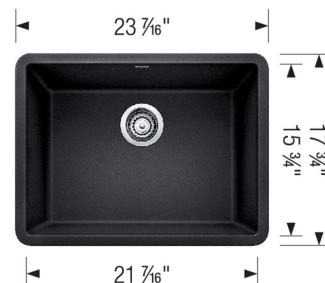

### Design and Planning Tips

- Min cabinet size: 27 in