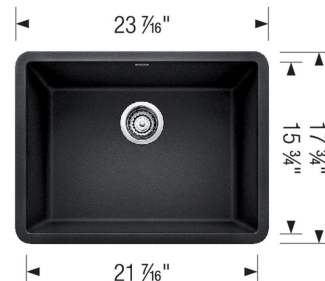

### Design and Planning Tips

- Min cabinet size: 27 in

What is included:  
Installation instructions, Cut-out template, Limited  
Lifetime Warranty