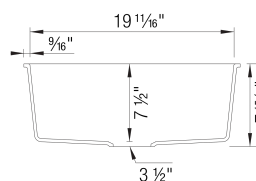

## Design and Planning Tips

- Min cabinet size: 24 in

What is included:  
Installation instructions, Cut-out template, Limited  
Lifetime Warranty