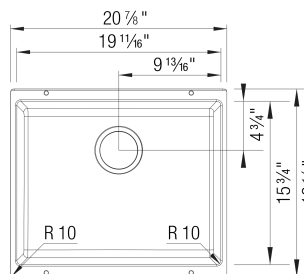

## Design and Planning Tips

- Min cabinet size: 24 in

What is included:  
Installation instructions, Cut-out template, Limited  
Lifetime Warranty