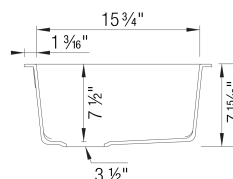

Optional Accessories

Floating Grid	233542
Sink Grid	221014
CapFlow Strainer Cover	517666
Undermount Clips	440851

Warranty

BLANCO offers a limited lifetime warranty on all sinks and faucets, as well as a one-year warranty on all custom accessories.

Code/Standards Compliance

BLANCO sinks and faucets are third-party tested and certified to standards and listed by applicable certification bodies. For more information on individual product listings, contact our office or listing organization.

View our how-to videos to learn more about installing and caring for BLANCO products:
<https://www.blanco.com/us-en/service/how-to-videos/how-to-videos-for-sinks/>

Questions? Contact us today

BLANCO America, Inc.
110 Mount Holly By-Pass
Lumberton, NJ 08048

Phone & Fax
Phone: 888-668-6201
Fax: 609-668-6211

While BLANCO endeavors to provide accurate information, all dimensions are nominal, cannot be guaranteed, and are subject to change or cancellation. BLANCO assumes no responsibility for use of superseded or voided specifications.