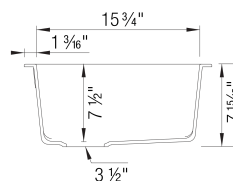

Optional Accessories

Floating Grid	233542
Sink Grid	221014
CapFlow Strainer Cover	517666
Undermount Clips	440851

Warranty

BLANCO offers a limited lifetime warranty on all sinks and faucets, as well as a one-year warranty on all custom accessories.

Code/Standards Compliance

BLANCO sinks and faucets are third-party tested and certified to standards and listed by applicable certification bodies. For more information on individual product listings, contact our office or listing organization.

View our how-to videos to learn more about installing and caring for BLANCO products:
<https://www.blanco.com/us-en/service/how-to-videos/how-to-videos-for-sinks/>

Questions? Contact us today

BLANCO America, Inc.
110 Mount Holly By-Pass
Lumberton, NJ 08048

Phone & Fax
Phone: 888-668-6201
Fax: 609-668-6211

While BLANCO endeavors to provide accurate information, all dimensions are nominal, cannot be guaranteed, and are subject to change or cancellation. BLANCO assumes no responsibility for use of superseded or voided specifications.