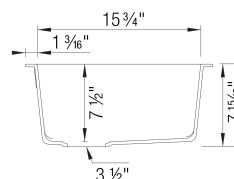

- Min cabinet size: 24 in

What is included:
Installation instructions, Cut-out template, Limited
Lifetime Warranty

Codes & Standards

CSA B45.8-18/ IAPMO Z403-2018

Optional Accessories

Floating Grid	233542
Sink Grid	221014
CapFlow Strainer Cover	517666
Undermount Clips	440851