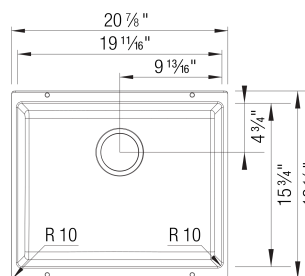

PRECIS 21 SILGRANIT