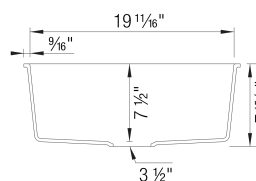

- Min cabinet size: 24 in

What is included:
Installation instructions, Cut-out template, Limited
Lifetime Warranty

Codes & Standards

CSA B45.8-18/ IAPMO Z403-2018

Optional Accessories

Floating Grid	233542
Sink Grid	221014
CapFlow Strainer Cover	517666
Undermount Clips	440851