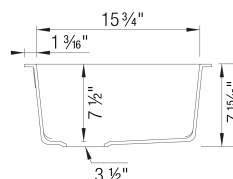

- Min cabinet size: 24 in

What is included:
Installation instructions, Cut-out template, Limited
Lifetime Warranty

Codes & Standards

CSA B45.8-18/ IAPMO Z403-2018

Optional Accessories

Floating Grid	233542
Sink Grid	221014
CapFlow Strainer Cover	517666
Undermount Clips	440851