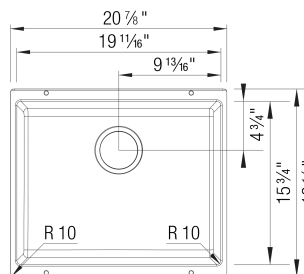

PRECIS 21 SILGRANIT