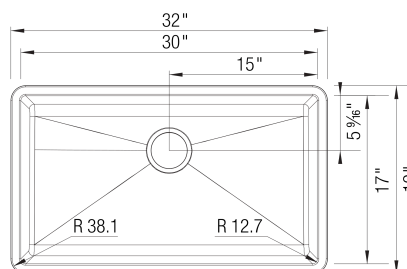

Sink Specifications

Color	SKU
Café	440147
Metallic Gray	440148
Anthracite	440149
White	440150
Truffle	441297
Cinder	441478
Coal Black	442935
Soft White	443084
Volcano Gray	443121

Design and Planning Tips

- Min cabinet size: 36 in

What is included:
Installation instructions, Cut-out template, Limited Lifetime Warranty

Codes & Standards

CSA B45.8-18/ IAPMO Z403-2018

Optional Accessories

Sink Grid	221206
Floating Grid	233535
CapFlow Strainer Cover	517666
Undermount Clips	440851
Deluxe Steel Strainer	440029

PRECIS Super Single SILGRANIT

Warranty

BLANCO offers a limited lifetime warranty on all sinks and faucets, as well as a one-year warranty on all custom accessories.

Code/Standards Compliance

BLANCO sinks and faucets are third-party tested and certified to standards and listed by applicable certification bodies. For more information on individual product listings, contact our office or listing organization.

View our how-to videos to learn more about installing and caring for BLANCO products:
<https://www.blanco.com/us-en/service/how-to-videos/how-to-videos-for-sinks/>

Questions? Contact us today

BLANCO America, Inc.
110 Mount Holly By-Pass
Lumberton, NJ 08048

Phone & Fax
Phone: 888-668-6201
Fax: 609-668-6211

While BLANCO endeavors to provide accurate information, all dimensions are nominal, cannot be guaranteed, and are subject to change or cancellation. BLANCO assumes no responsibility for use of superseded or voided specifications.