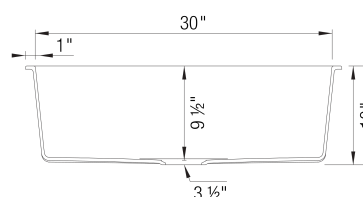

PRECIS Super Single SILGRANIT

Warranty

BLANCO offers a limited lifetime warranty on all sinks and faucets, as well as a one-year warranty on all custom accessories.

Code/Standards Compliance

BLANCO sinks and faucets are third-party tested and certified to standards and listed by applicable certification bodies. For more information on individual product listings, contact our office or listing organization.

View our how-to videos to learn more about installing and caring for BLANCO products:
<https://www.blanco.com/us-en/service/how-to-videos/how-to-videos-for-sinks/>

Questions? Contact us today

BLANCO America, Inc.
110 Mount Holly By-Pass
Lumberton, NJ 08048

Phone & Fax
Phone: 888-668-6201
Fax: 609-668-6211

While BLANCO endeavors to provide accurate information, all dimensions are nominal, cannot be guaranteed, and are subject to change or cancellation. BLANCO assumes no responsibility for use of superseded or voided specifications.