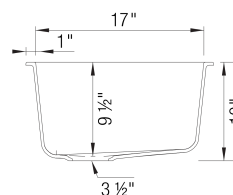

PRECIS Super Single SILGRANIT

Warranty

BLANCO offers a limited lifetime warranty on all sinks and faucets, as well as a one-year warranty on all custom accessories.

Code/Standards Compliance

BLANCO sinks and faucets are third-party tested and certified to standards and listed by applicable certification bodies. For more information on individual product listings, contact our office or listing organization.

View our how-to videos to learn more about installing and caring for BLANCO products:
<https://www.blanco.com/us-en/service/how-to-videos/how-to-videos-for-sinks/>

Questions? Contact us today

BLANCO America, Inc.
110 Mount Holly By-Pass
Lumberton, NJ 08048

Phone & Fax
Phone: 888-668-6201
Fax: 609-668-6211

While BLANCO endeavors to provide accurate information, all dimensions are nominal, cannot be guaranteed, and are subject to change or cancellation. BLANCO assumes no responsibility for use of superseded or voided specifications.