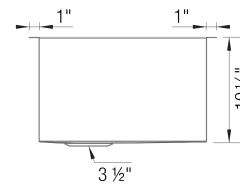

Warranty

BLANCO offers a limited lifetime warranty on all sinks and faucets, as well as a one-year warranty on all custom accessories.

Code/Standards Compliance

BLANCO sinks and faucets are third-party tested and certified to standards and listed by applicable certification bodies. For more information on individual product listings, contact our office or listing organization.

View our how-to videos to learn more about installing and caring for BLANCO products:
<https://www.blanco.com/us-en/service/how-to-videos/how-to-videos-for-sinks/>

Questions? Contact us today

BLANCO America, Inc.
110 Mount Holly By-Pass
Lumberton, NJ 08048

Phone & Fax
Phone: 888-668-6201
Fax: 609-668-6211

While BLANCO endeavors to provide accurate information, all dimensions are nominal, cannot be guaranteed, and are subject to change or cancellation. BLANCO assumes no responsibility for use of superseded or voided specifications.