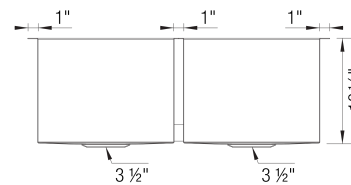

Warranty

BLANCO offers a limited lifetime warranty on all sinks and faucets, as well as a one-year warranty on all custom accessories.

Code/Standards Compliance

BLANCO sinks and faucets are third-party tested and certified to standards and listed by applicable certification bodies. For more information on individual product listings, contact our office or listing organization.

View our how-to videos to learn more about installing and caring for BLANCO products:
<https://www.blanco.com/us-en/service/how-to-videos/how-to-videos-for-sinks/>

Questions? Contact us today

BLANCO America, Inc.
110 Mount Holly By-Pass
Lumberton, NJ 08048

Phone & Fax
Phone: 888-668-6201
Fax: 609-668-6211

While BLANCO endeavors to provide accurate information, all dimensions are nominal, cannot be guaranteed, and are subject to change or cancellation. BLANCO assumes no responsibility for use of superseded or voided specifications.