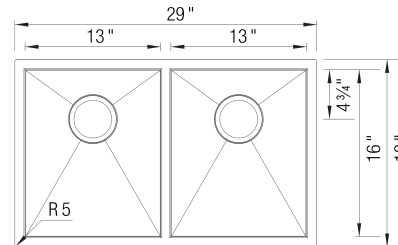

### Design and Planning Tips

- Min cabinet size: 36 in

What is included:  
Installation instructions, Cut-out template, Limited Lifetime Warranty